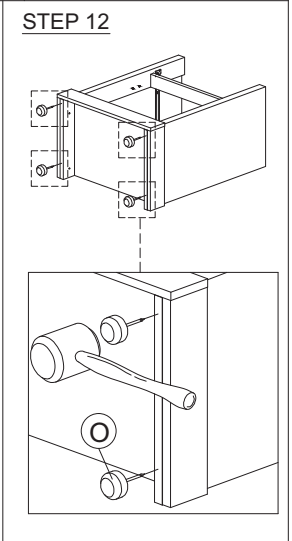

SOFT, DRY CLOTH

CHEMICAL

HEAT

KEEP DRY

HANDLE WITH CARE

DO NOT USE KNIFE

ASSEMBLY INSTRUCTION

MODEL : BST 5030-S5V - ELLA NACHTTAFEL / TABLE DE NUIT / NIGHT TABLE

HARDWARE	A	B	C	D	E	F	G	H	I	J	K	L	M	N	O	P		
	PLASTIC DOWEL M8X25 1X18	CB SCREW M3.5X12 1X12	CB SCREW M3.5X16 1X8	CB SCREW M4X20 1X4	CB SCREW M4X25 1X6	CB SCREW M4X35 1X8	CSK CAP M6X40 1X6	MINIFIX 5654 8 SETS	HANDLE FZ 23187 (128MM) - METAL 1X2	HANDLE SCREW M4X24MM 1X2	HANDLE SCREW M4X40MM 1X2	ABS DRAWER PIN (15MM) 1X2	HINGES (INSIDE) 7/8" 1X2	DRAWER SLIDE 12" 1 SET	CAP 1X8	POWER NAIL 6/8 1X50	PLASTIC PIN 1X4	ALLEN KEY 1X1

ASSEMBLY INSTRUCTION

MODEL : BST 5030-S5V - ELLA NACHTTAFEL / TABLE DE NUIT / NIGHT TABLE

STEP 13

STEP 14

STEP 15

STEP 16

BACK VIEW

STEP 17