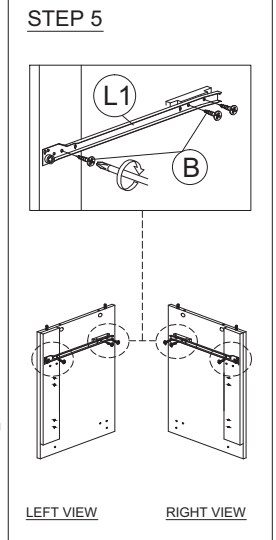

SOFT, DRY CLOTH

CHEMICAL

HEAT

KEEP DRY

HANDLE WITH CARE

DO NOT USE KNIFE

ASSEMBLY INSTRUCTION

MODEL : BST 5030-S5V - ELLA NACHTTAFEL / TABLE DE NUIT / NIGHT TABLE

HARDWARE	A	B	C	D	E	F	G	H	I	J	K	L	M	N	O	P		
	PLASTIC DOWEL M8X25 1X18	CB SCREW M3.5X12 1X12	CB SCREW M3.5X16 1X8	CB SCREW M4X20 1X4	CB SCREW M4X25 1X6	CB SCREW M4X35 1X8	CSK CAP M6X40 1X6	MINIFIX 5654 8 SETS	HANDLE FZ 23187 (128MM) - METAL 1X2	HANDLE SCREW M4X24MM 1X2	HANDLE SCREW M4X40MM 1X2	ABS DRAWER PIN (15MM) 1X2	HINGES (INSIDE) 7/8" 1X2	DRAWER SLIDE 12" 1 SET	CAP 1X8	POWER NAIL 6/8 1X50	PLASTIC PIN 1X4	ALLEN KEY 1X1

ASSEMBLY INSTRUCTION

MODEL : BST 5030-S5V - ELLA NACHTTAFEL / TABLE DE NUIT / NIGHT TABLE

STEP 13

STEP 14

STEP 15

STEP 16

BACK VIEW

STEP 17