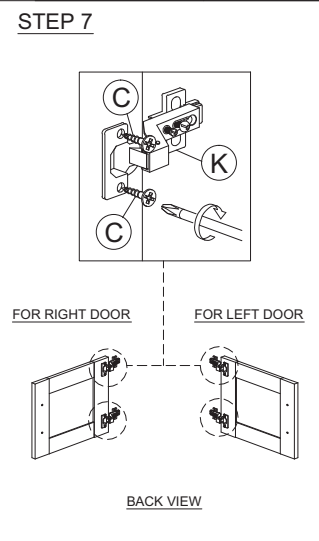

SOFT, DRY CLOTH

CHEMICAL

HEAT

KEEP DRY

HANDLE WITH CARE

DO NOT USE KNIFE

ASSEMBLY INSTRUCTION

MODEL : BST 5030-S5V - ELLA NACHTTAFEL / TABLE DE NUIT / NIGHT TABLE

HARDWARE	A	B	C	D	E	F	G	H	I	J	K	L	M	N	O	P		
	PLASTIC DOWEL M8X25 1X18	CB SCREW M3.5X12 1X12	CB SCREW M3.5X16 1X8	CB SCREW M4X20 1X4	CB SCREW M4X25 1X6	CB SCREW M4X35 1X8	CSK CAP M6X40 1X6	MINIFIX 5654 8 SETS	HANDLE FZ 23187 (128MM) - METAL 1X2	HANDLE SCREW M4X24MM 1X2	HANDLE SCREW M4X40MM 1X2	ABS DRAWER PIN (15MM) 1X2	HINGES (INSIDE) 7/8" 1X2	DRAWER SLIDE 12" 1 SET	CAP 1X8	POWER NAIL 6/8 1X50	PLASTIC PIN 1X4	ALLEN KEY 1X1

ASSEMBLY INSTRUCTION

MODEL : BST 5030-S5V - ELLA NACHTTAFEL / TABLE DE NUIT / NIGHT TABLE

STEP 13

STEP 14

STEP 15

STEP 16

BACK VIEW

STEP 17