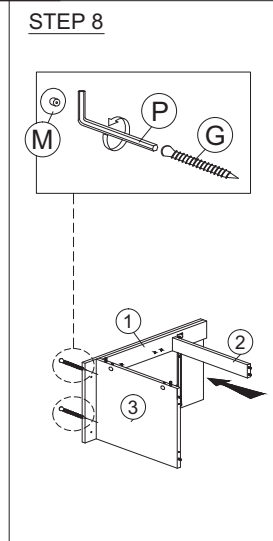

SOFT, DRY CLOTH

CHEMICAL

HEAT

KEEP DRY

HANDLE WITH CARE

DO NOT USE KNIFE

ASSEMBLY INSTRUCTION

MODEL : BST 5030-S5V - ELLA NACHTTAFEL / TABLE DE NUIT / NIGHT TABLE

HARDWARE	A	B	C	D	E	F	G	H	I	J	K	L	M	N	O	P		
	PLASTIC DOWEL M8X25 1X18	CB SCREW M3.5X12 1X12	CB SCREW M3.5X16 1X8	CB SCREW M4X20 1X4	CB SCREW M4X25 1X6	CB SCREW M4X35 1X8	CSK CAP M6X40 1X6	MINIFIX 5654 8 SETS	HANDLE FZ 23187 (128MM) - METAL 1X2	HANDLE SCREW M4X24MM 1X2	HANDLE SCREW M4X40MM 1X2	ABS DRAWER PIN (15MM) 1X2	HINGES (INSIDE) 7/8" 1X2	DRAWER SLIDE 12" 1 SET	CAP 1X8	POWER NAIL 6/8 1X50	PLASTIC PIN 1X4	ALLEN KEY 1X1

ASSEMBLY INSTRUCTION

MODEL : BST 5030-S5V - ELLA NACHTTAFEL / TABLE DE NUIT / NIGHT TABLE

STEP 13

STEP 14

STEP 15

STEP 16

BACK VIEW

STEP 17