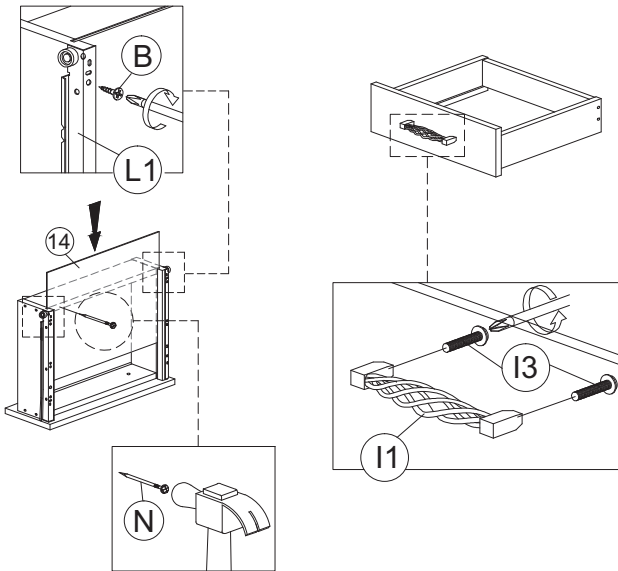

STEP 13

STEP 14

STEP 15

STEP 16

BACK VIEW

STEP 17

STEP 18

COMPLETED

BESIDE TABLE RIGHT

BESIDE TABLE LEFT

SOFT, DRY CLOTH

CHEMICAL

HEAT

KEEP DRY

HANDLE WITH CARE

DO NOT USE KNIFE

ASSEMBLY INSTRUCTION

MODEL : BST 5030-S5V - ELLA NACHTTAFEL / TABLE DE NUIT / NIGHT TABLE

STEP 13

STEP 14

STEP 15

STEP 16

BACK VIEW

STEP 17