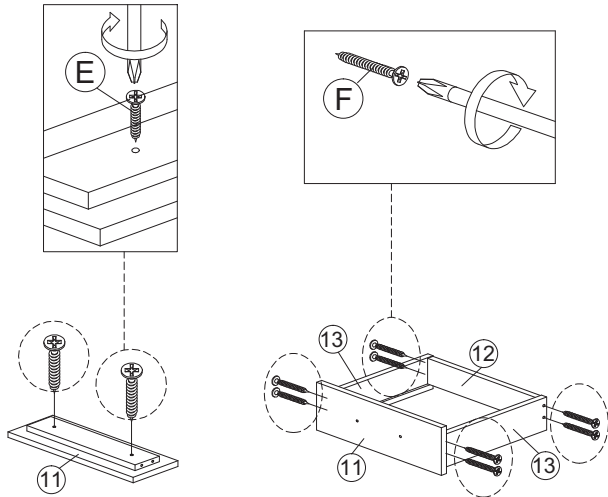

STEP 13

STEP 14

STEP 15

STEP 16

BACK VIEW

STEP 17

STEP 18

COMPLETED

BESIDE TABLE RIGHT

BESIDE TABLE LEFT

SOFT, DRY CLOTH

CHEMICAL

HEAT

KEEP DRY

HANDLE WITH CARE

DO NOT USE KNIFE

ASSEMBLY INSTRUCTION

MODEL : BST 5030-S5V - ELLA NACHTTAFEL / TABLE DE NUIT / NIGHT TABLE

STEP 13

STEP 14

STEP 15

STEP 16

BACK VIEW

STEP 17