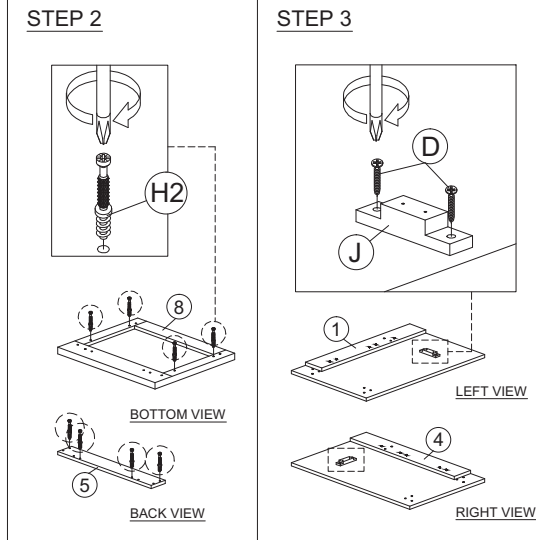

SOFT, DRY CLOTH

CHEMICAL

HEAT

KEEP DRY

HANDLE WITH CARE

DO NOT USE KNIFE

ASSEMBLY INSTRUCTION

MODEL : BST 5030-S5V - ELLA NACHTTAFEL / TABLE DE NUIT / NIGHT TABLE

HARDWARE	A	B	C	D	E	F	G	H	I	J	K	L	M	N	O	P		
	PLASTIC DOWEL M8X25 1X18	CB SCREW M3.5X12 1X12	CB SCREW M3.5X16 1X8	CB SCREW M4X20 1X4	CB SCREW M4X25 1X6	CB SCREW M4X35 1X8	CSK CAP M6X40 1X6	MINIFIX 5654 8 SETS	HANDLE FZ 23187 (128MM) - METAL 1X2	HANDLE SCREW M4X24MM 1X2	HANDLE SCREW M4X40MM 1X2	ABS DRAWER PIN (15MM) 1X2	HINGES (INSIDE) 7/8" 1X2	DRAWER SLIDE 12" 1 SET	CAP 1X8	POWER NAIL 6/8 1X50	PLASTIC PIN 1X4	ALLEN KEY 1X1

ASSEMBLY INSTRUCTION

MODEL : BST 5030-S5V - ELLA NACHTTAFEL / TABLE DE NUIT / NIGHT TABLE

STEP 13

STEP 14

STEP 15

STEP 16

BACK VIEW

STEP 17