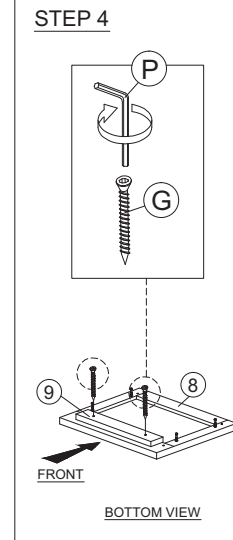

SOFT, DRY CLOTH

CHEMICAL

HEAT

KEEP DRY

HANDLE WITH CARE

DO NOT USE KNIFE

ASSEMBLY INSTRUCTION

MODEL : BST 5030-S5V - ELLA NACHTTAFEL / TABLE DE NUIT / NIGHT TABLE

HARDWARE	A	B	C	D	E	F	G	H	I	J	K	L	M	N	O	P		
	PLASTIC DOWEL M8X25 1X18	CB SCREW M3.5X12 1X12	CB SCREW M3.5X16 1X8	CB SCREW M4X20 1X4	CB SCREW M4X25 1X6	CB SCREW M4X35 1X8	CSK CAP M6X40 1X6	MINIFIX 5654 8 SETS	HANDLE FZ 23187 (128MM) - METAL 1X2	HANDLE SCREW M4X24MM 1X2	HANDLE SCREW M4X40MM 1X2	ABS DRAWER PIN (15MM) 1X2	HINGES (INSIDE) 7/8" 1X2	DRAWER SLIDE 12" 1 SET	CAP 1X8	POWER NAIL 6/8 1X50	PLASTIC PIN 1X4	ALLEN KEY 1X1

ASSEMBLY INSTRUCTION

MODEL : BST 5030-S5V - ELLA NACHTTAFEL / TABLE DE NUIT / NIGHT TABLE

STEP 13

STEP 14

STEP 15

STEP 16

BACK VIEW

STEP 17