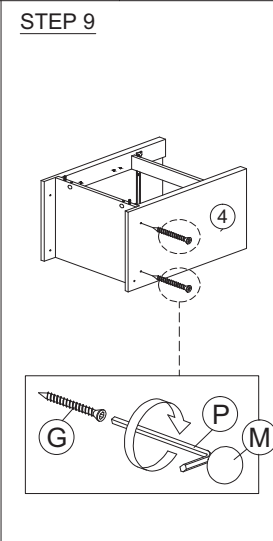

SOFT, DRY CLOTH

CHEMICAL

HEAT

KEEP DRY

HANDLE WITH CARE

DO NOT USE KNIFE

ASSEMBLY INSTRUCTION

MODEL : BST 5030-S5V - ELLA NACHTTAFEL / TABLE DE NUIT / NIGHT TABLE

HARDWARE	A	B	C	D	E	F	G	H	I	J	K	L	M	N	O	P		
	PLASTIC DOWEL M8X25 1X18	CB SCREW M3.5X12 1X12	CB SCREW M3.5X16 1X8	CB SCREW M4X20 1X4	CB SCREW M4X25 1X6	CB SCREW M4X35 1X8	CSK CAP M6X40 1X6	MINIFIX 5654 8 SETS	HANDLE FZ 23187 (128MM) - METAL 1X2	HANDLE SCREW M4X24MM 1X2	HANDLE SCREW M4X40MM 1X2	ABS DRAWER PIN (15MM) 1X2	HINGES (INSIDE) 7/8" 1X2	DRAWER SLIDE 12" 1 SET	CAP 1X8	POWER NAIL 6/8 1X50	PLASTIC PIN 1X4	ALLEN KEY 1X1

ASSEMBLY INSTRUCTION

MODEL : BST 5030-S5V - ELLA NACHTTAFEL / TABLE DE NUIT / NIGHT TABLE

STEP 13

STEP 14

STEP 15

STEP 16

BACK VIEW

STEP 17