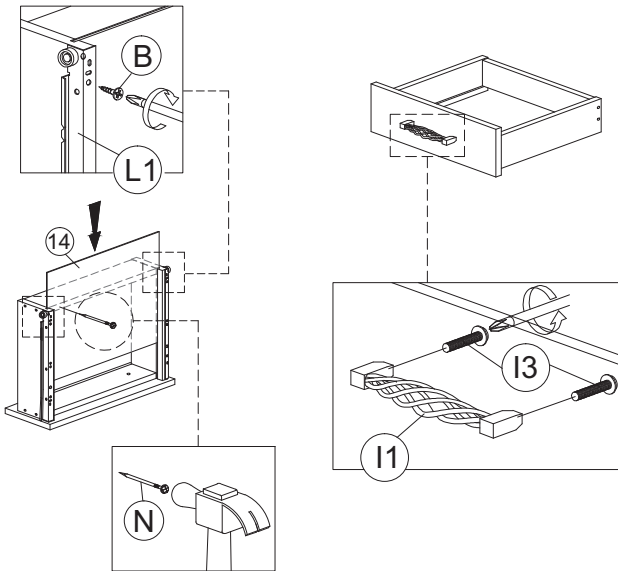

SOFT, DRY CLOTH

CHEMICAL

HEAT

KEEP DRY

HANDLE WITH CARE

DO NOT USE KNIFE

ASSEMBLY INSTRUCTION

MODEL : BST 5030-S5V - ELLA NACHTTAFEL / TABLE DE NUIT / NIGHT TABLE

STEP 13

STEP 14

STEP 15

STEP 16

BACK VIEW

STEP 17

STEP 18

COMPLETED