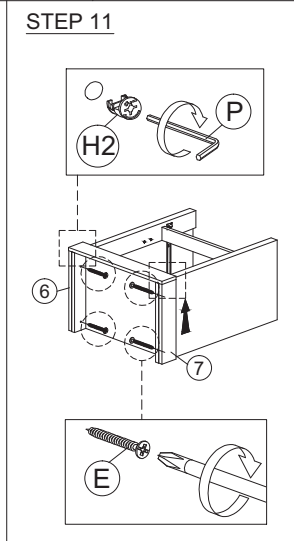

SOFT, DRY CLOTH

CHEMICAL

HEAT

KEEP DRY

HANDLE WITH CARE

DO NOT USE KNIFE

ASSEMBLY INSTRUCTION

MODEL : BST 5030-S5V - ELLA NACHTTAFEL / TABLE DE NUIT / NIGHT TABLE

HARDWARE	A	B	C	D	E	F	G	H	I	J	K	L	M	N	O	P		
	PLASTIC DOWEL M8X25 1X18	CB SCREW M3.5X12 1X12	CB SCREW M3.5X16 1X8	CB SCREW M4X20 1X4	CB SCREW M4X25 1X6	CB SCREW M4X35 1X8	CSK CAP M6X40 1X6	MINIFIX 5654 8 SETS	HANDLE FZ 23187 (128MM) - METAL 1X2	HANDLE SCREW M4X24MM 1X2	HANDLE SCREW M4X40MM 1X2	ABS DRAWER PIN (15MM) 1X2	HINGES (INSIDE) 7/8" 1X2	DRAWER SLIDE 12" 1 SET	CAP 1X8	POWER NAIL 6/8 1X50	PLASTIC PIN 1X4	ALLEN KEY 1X1

ASSEMBLY INSTRUCTION

MODEL : BST 5030-S5V - ELLA NACHTTAFEL / TABLE DE NUIT / NIGHT TABLE

STEP 13

STEP 14

STEP 15

STEP 16

BACK VIEW

STEP 17