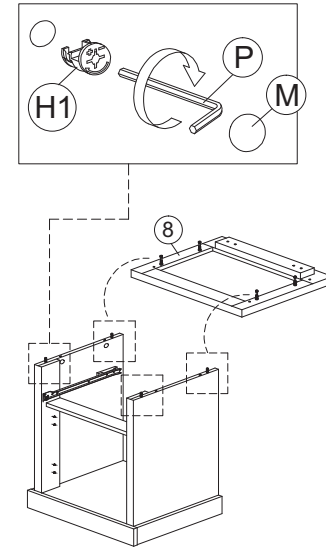

SOFT, DRY CLOTH

CHEMICAL

HEAT

KEEP DRY

HANDLE WITH CARE

DO NOT USE KNIFE

ASSEMBLY INSTRUCTION

MODEL : BST 5030-S5V - ELLA NACHTTAFEL / TABLE DE NUIT / NIGHT TABLE

STEP 13

STEP 14

STEP 15

STEP 16

BACK VIEW

STEP 17

STEP 18

COMPLETED