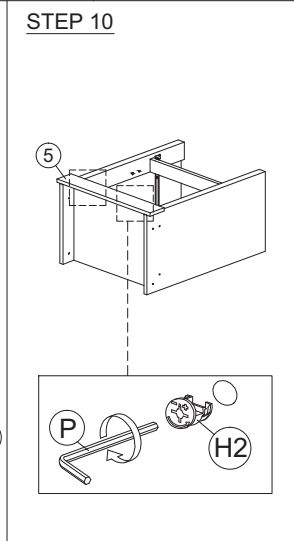

SOFT, DRY CLOTH

CHEMICAL

HEAT

KEEP DRY

HANDLE WITH CARE

DO NOT USE KNIFE

ASSEMBLY INSTRUCTION

MODEL : BST 5030-S5V - ELLA NACHTTAFEL / TABLE DE NUIT / NIGHT TABLE

HARDWARE	A	B	C	D	E	F	G	H	I	J	K	L	M	N	O	P		
	PLASTIC DOWEL M8X25 1X18	CB SCREW M3.5X12 1X12	CB SCREW M3.5X16 1X8	CB SCREW M4X20 1X4	CB SCREW M4X25 1X6	CB SCREW M4X35 1X8	CSK CAP M6X40 1X6	MINIFIX 5654 8 SETS	HANDLE FZ 23187 (128MM) - METAL 1X2	HANDLE SCREW M4X24MM 1X2	HANDLE SCREW M4X40MM 1X2	ABS DRAWER PIN (15MM) 1X2	HINGES (INSIDE) 7/8" 1X2	DRAWER SLIDE 12" 1 SET	CAP 1X8	POWER NAIL 6/8 1X50	PLASTIC PIN 1X4	ALLEN KEY 1X1

ASSEMBLY INSTRUCTION

MODEL : BST 5030-S5V - ELLA NACHTTAFEL / TABLE DE NUIT / NIGHT TABLE

STEP 13

STEP 14

STEP 15

STEP 16

BACK VIEW

STEP 17