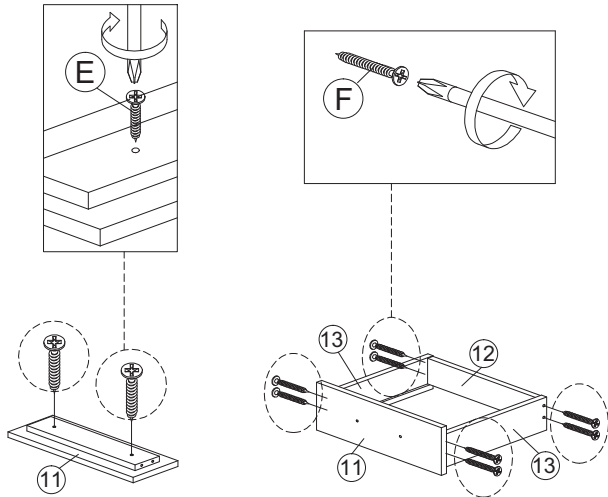

SOFT, DRY CLOTH

CHEMICAL

HEAT

KEEP DRY

HANDLE WITH CARE

DO NOT USE KNIFE

ASSEMBLY INSTRUCTION

MODEL : BST 5030-S5V - ELLA NACHTTAFEL / TABLE DE NUIT / NIGHT TABLE

STEP 13

STEP 14

STEP 15

STEP 16

BACK VIEW

STEP 17

STEP 18

COMPLETED