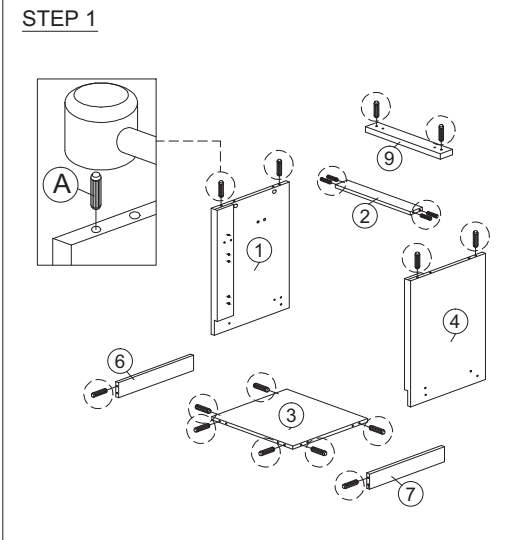

SOFT, DRY CLOTH

CHEMICAL

HEAT

KEEP DRY

HANDLE WITH CARE

DO NOT USE KNIFE

ASSEMBLY INSTRUCTION

MODEL : BST 5030-S5V - ELLA NACHTTAFEL / TABLE DE NUIT / NIGHT TABLE

HARDWARE	A	B	C	D	E	F	G	H	I	J	K	L	M	N	O	P		
	PLASTIC DOWEL M8X25 1X18	CB SCREW M3.5X12 1X12	CB SCREW M3.5X16 1X8	CB SCREW M4X20 1X4	CB SCREW M4X25 1X6	CB SCREW M4X35 1X8	CSK CAP M6X40 1X6	MINIFIX 5654 8 SETS	HANDLE FZ 23187 (128MM) - METAL 1X2	HANDLE SCREW M4X24MM 1X2	HANDLE SCREW M4X40MM 1X2	ABS DRAWER PIN (15MM) 1X2	HINGES (INSIDE) 7/8" 1X2	DRAWER SLIDE 12" 1 SET	CAP 1X8	POWER NAIL 6/8 1X50	PLASTIC PIN 1X4	ALLEN KEY 1X1

ASSEMBLY INSTRUCTION

MODEL : BST 5030-S5V - ELLA NACHTTAFEL / TABLE DE NUIT / NIGHT TABLE

STEP 13

STEP 14

STEP 15

STEP 16

BACK VIEW

STEP 17