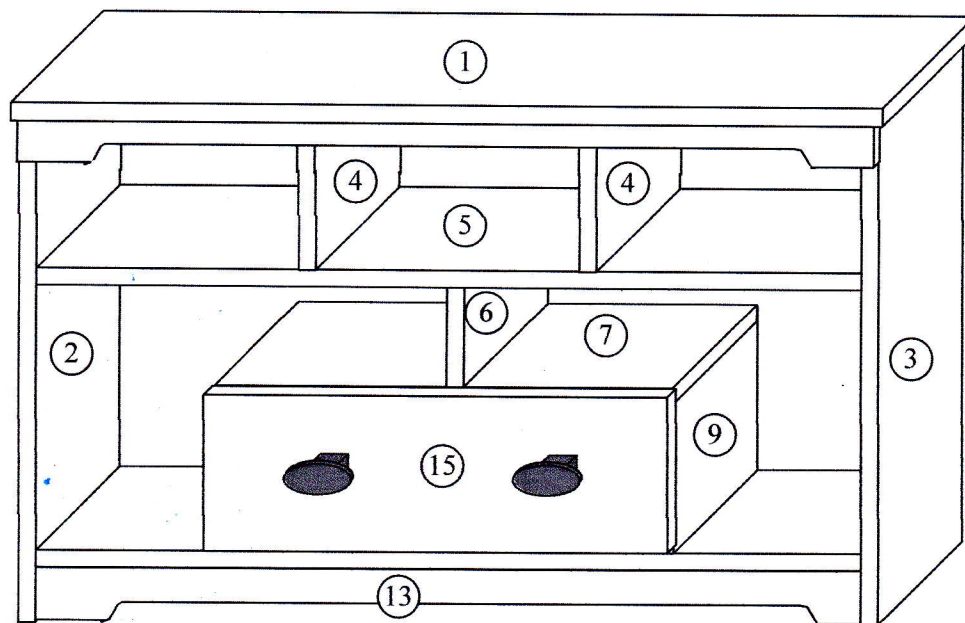

TR-18203 MERSIN

Dowel 8 x 25 = 54 pcs	Handle = 2 pcs
Screw 4 x 45 = 29 pcs	Leg Nail = 6 pcs
Screw 4 x 28 = 2 pcs	Nail = 50 pcs
Screw 3.5 x 16 = 6 pcs	Sticker = 16 Pcs
Minifix = 21 Set	Drawer Slide = 1 Set

Step 1

Step 2

Step 3

Step 4

Step 5

Step 6

Step 7

Step 8