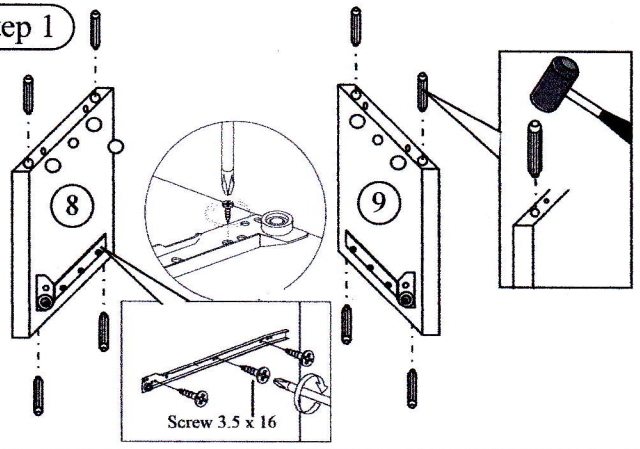

Step 1

Step 2

Step 3

Step 4