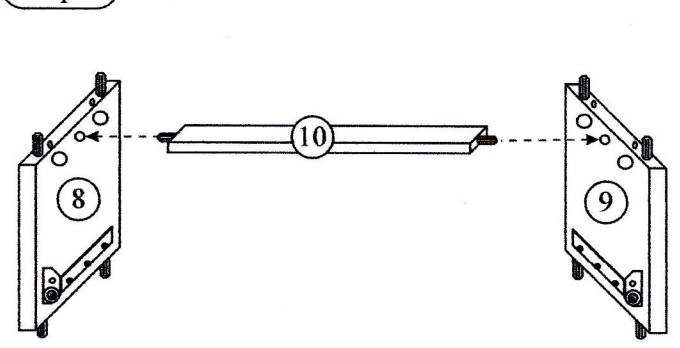

TR-18203 MERSIN

Dowel 8 x 25 = 54 pcs	Handle = 2 pcs
Screw 4 x 45 = 29 pcs	Leg Nail = 6 pcs
Screw 4 x 28 = 2 pcs	Nail = 50 pcs
Screw 3.5 x 16 = 6 pcs	Sticker = 16 Pcs
Minifix = 21 Set	Drawer Slide = 1 Set

Step 1

Step 2

Step 3

Step 4

Step 5

Step 6

Step 7

Step 8