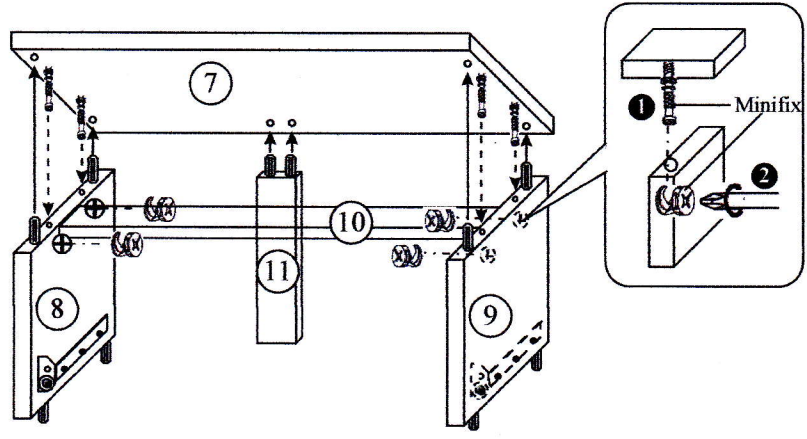

TR-18203 MERSIN

Dowel 8 x 25 = 54 pcs	Handle = 2 pcs
Screw 4 x 45 = 29 pcs	Leg Nail = 6 pcs
Screw 4 x 28 = 2 pcs	Nail = 50 pcs
Screw 3.5 x 16 = 6 pcs	Sticker = 16 Pcs
Minifix = 21 Set	Drawer Slide = 1 Set

Step 1

Step 2

Step 3

Step 4

Step 5

Step 6

Step 7

Step 8