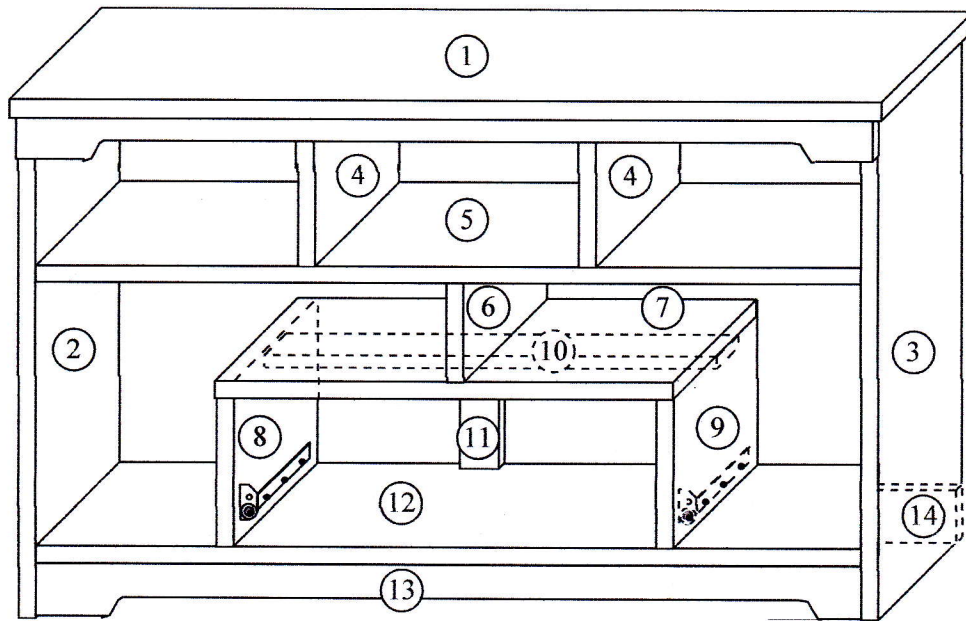

TR-18203 MERSIN

Dowel 8 x 25 = 54 pcs	Handle = 2 pcs
Screw 4 x 45 = 29 pcs	Leg Nail = 6 pcs
Screw 4 x 28 = 2 pcs	Nail = 50 pcs
Screw 3.5 x 16 = 6 pcs	Sticker = 16 Pcs
Minifix = 21 Set	Drawer Slide = 1 Set

Step 1

Step 2

Step 3

Step 4

Step 5

Step 6

Step 7

Step 8