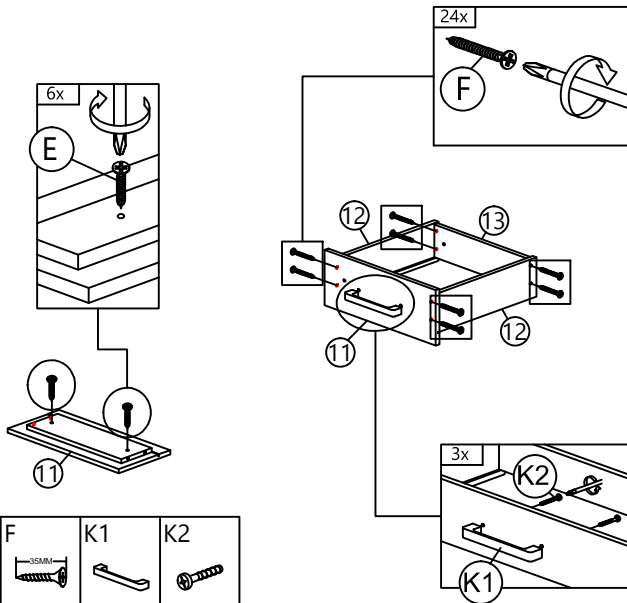

Step 10

O	C
	
MINIFIX S654 (SCREW)	CB SCREW M3.5X16
2 pcs	8 pcs

Step 11

H1 MINIFIX 5654 (HOUSING) 11 pcs	M ALLEN KEY 1 pc	J CAP 11 pcs
---	-----------------------------------	-------------------------------

Step 12

E CB SCREW M4X25 6 pcs	F CB SCREW M4X35 24 pcs	K1 HANDLE VSC 19 3 pcs	K2 P/H SCREW M4X40 6 pcs
---	--	---	---

Step 13

P2 DRAWER SLIDE 16" (B) 6 pcs	B CB SCREW M3.5X12 18 pcs	I POWER NAIL 1/4" 24 pcs
--	--	---