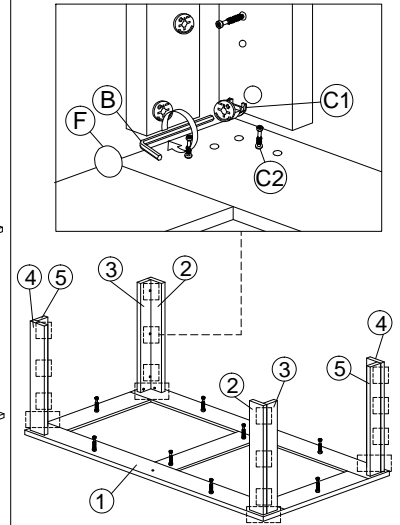

ASSEMBLY INSTRUCTION

MODEL : DS 007-S5V - EMMA EETTAFEL / TABLE 170 / DINING TABLE 170

HARDWARE	A 	B 	C C1 	C2 	D 	E 	F
	PLASTIC DOWEL 8X25 1X30	ALLEN KEY 1X1	MINIFIX 5654 1X32	MINIFIX 5654 1X32	CB SCREW M4.5X45 1X24	PLASTIC PIN 1X8	CAP 1X32

PARTS LIST

STEP 1 Dowel Fitting

STEP 2

STEP 3

STEP 4

STEP 5

STEP 6

COMPLETED