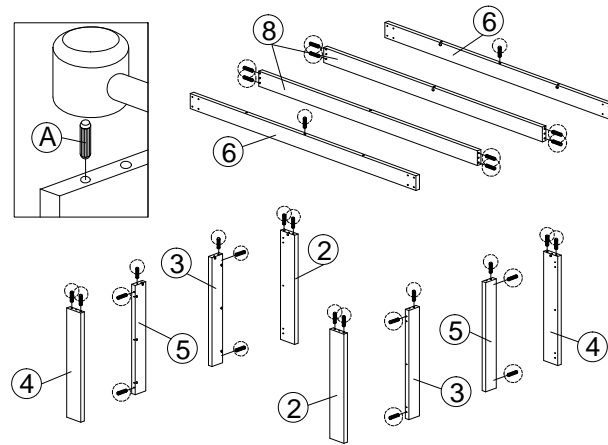

ASSEMBLY INSTRUCTION

MODEL : DS 007-S5V - EMMA EETTAFEL / TABLE 170 / DINING TABLE 170

HARDWARE	A 	B 	C C1 	C2 	D 	E 	F
	PLASTIC DOWEL 8X25 1X30	ALLEN KEY 1X1	MINIFIX 5654 1X32	MINIFIX 5654 1X32	CB SCREW M4.5X45 1X24	PLASTIC PIN 1X8	CAP 1X32

PARTS LIST

STEP 1 Dowel Fitting

STEP 2

STEP 3

STEP 4

STEP 5

STEP 6

COMPLETED