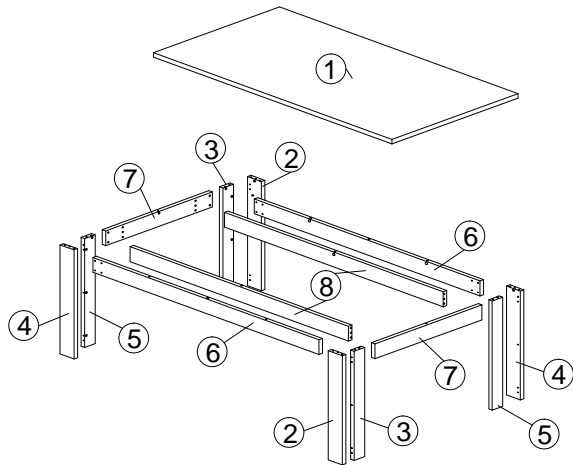

ASSEMBLY INSTRUCTION

MODEL : DS 007-S5V - EMMA EETTAFEL / TABLE 170 / DINING TABLE 170

HARDWARE	A 	B 	C C1 	C2 	D 	E 	F
	PLASTIC DOWEL 8X25 1X30	ALLEN KEY 1X1	MINIFIX 5654 1X32	MINIFIX 5654 1X32	CB SCREW M4.5X45 1X24	PLASTIC PIN 1X8	CAP 1X32

PARTS LIST

STEP 1 Dowel Fitting

STEP 2

STEP 3

STEP 4

STEP 5

STEP 6

COMPLETED