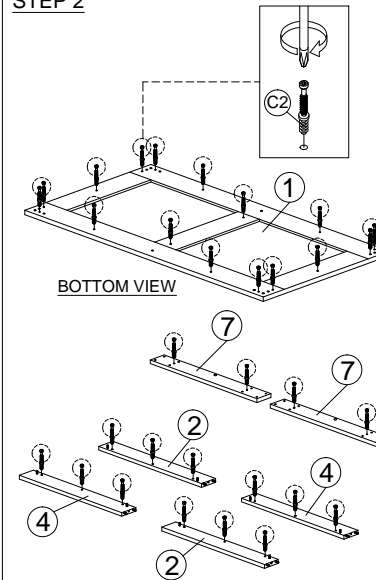

ASSEMBLY INSTRUCTION

MODEL : DS 007-S5V - EMMA EETTAFEL / TABLE 170 / DINING TABLE 170

HARDWARE	A 	B 	C C1 	C2 	D 	E 	F
	PLASTIC DOWEL 8X25 1X30	ALLEN KEY 1X1	MINIFIX 5654 1X32	MINIFIX 5654 1X32	CB SCREW M4.5X45 1X24	PLASTIC PIN 1X8	CAP 1X32

PARTS LIST

STEP 1 Dowel Fitting

STEP 2

STEP 3

STEP 4

STEP 5

STEP 6

COMPLETED