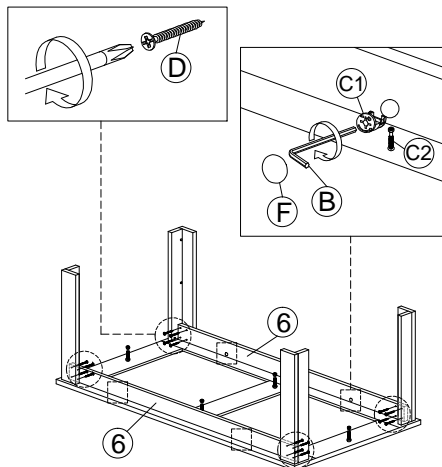

ASSEMBLY INSTRUCTION

MODEL : DS 007-S5V - EMMA EETTAFEL / TABLE 170 / DINING TABLE 170

HARDWARE	A 	B 	C C1 	C2 	D 	E 	F
	PLASTIC DOWEL 8X25 1X30	ALLEN KEY 1X1	MINIFIX 5654 1X32	MINIFIX 5654 1X32	CB SCREW M4.5X45 1X24	PLASTIC PIN 1X8	CAP 1X32

PARTS LIST

STEP 1 Dowel Fitting

STEP 2

STEP 3

STEP 4

STEP 5

STEP 6

COMPLETED