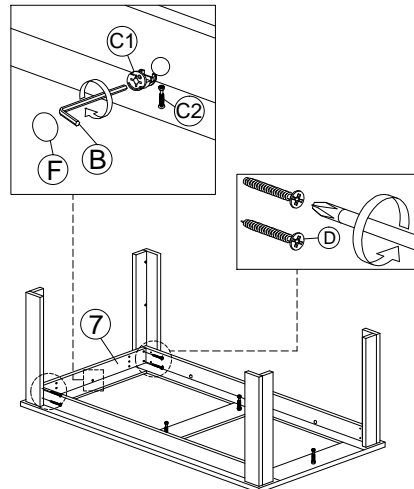

ASSEMBLY INSTRUCTION

MODEL : DS 007-S5V - EMMA EETTAFEL / TABLE 170 / DINING TABLE 170

HARDWARE	A 	B 	C C1 	C2 	D 	E 	F
	PLASTIC DOWEL 8X25 1X30	ALLEN KEY 1X1	MINIFIX 5654 1X32	MINIFIX 5654 1X32	CB SCREW M4.5X45 1X24	PLASTIC PIN 1X8	CAP 1X32

PARTS LIST

STEP 1 Dowel Fitting

STEP 2

STEP 3

STEP 4

STEP 5

STEP 6

COMPLETED