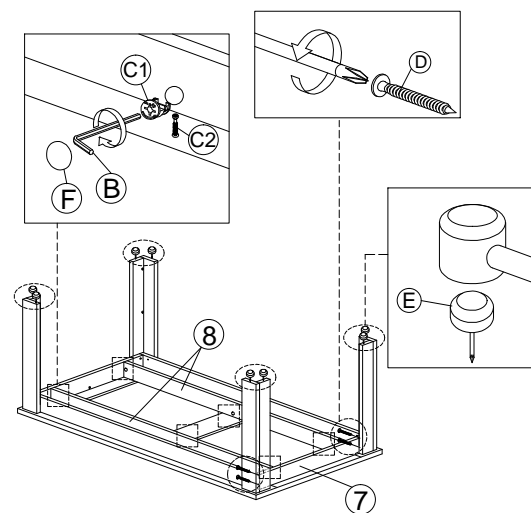

ASSEMBLY INSTRUCTION

MODEL : DS 007-S5V - EMMA EETTAFEL / TABLE 170 / DINING TABLE 170

HARDWARE	A 	B 	C C1 	C2 	D 	E 	F
	PLASTIC DOWEL 8X25 1X30	ALLEN KEY 1X1	MINIFIX 5654 1X32	MINIFIX 5654 1X32	CB SCREW M4.5X45 1X24	PLASTIC PIN 1X8	CAP 1X32

PARTS LIST

STEP 1 Dowel Fitting

STEP 2

STEP 3

STEP 4

STEP 5

STEP 6

COMPLETED