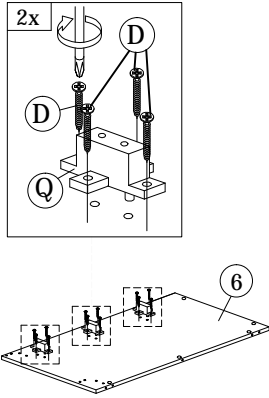

Step 8

Step 9

Step 10

Step 11

Step 12

Step 13

Step 14

Step 15