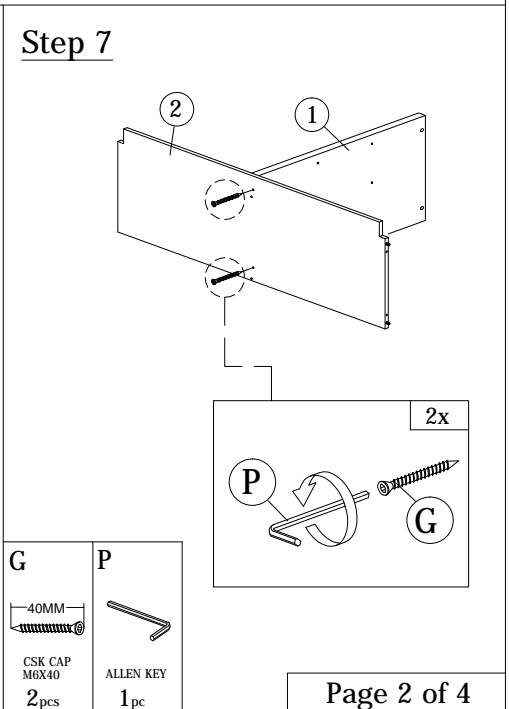

PART LIST

Step 1

A
PLASTIC DOWEL
8X25
34pcs

Step 2

H2
MINIFIX
5654
(SCREW)
22pcs

Step 3

I
PVC SHELF
SUPPORT
4pcs

Step 4

M
PLASTIC PIN
8pcs

Step 5

J1
HANDLE VSC 19
(160MM)-Black
1pc

J2
P/H SCREW
M4X24
2pcs

Step 6

C
CB SCREW
M3.5X16
4pcs

K
HINGES 3/8"
2pcs

Step 7