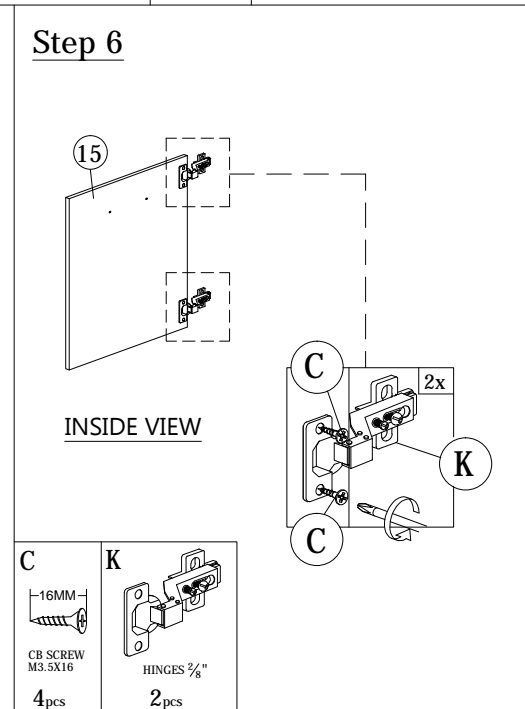

PART LIST

Step 1

A
PLASTIC DOWEL
8X25
34pcs

Step 2

H2
MINIFIX
5654
(SCREW)
22pcs

Step 3

I
PVC SHELF
SUPPORT
4pcs

Step 4

M
PLASTIC PIN
8pcs

Step 5

J1
HANDLE VSC 19
(160MM)-Black
1pc

J2
P/H SCREW
M4X24
2pcs

Step 6

C
CB SCREW
M3.5X16
4pcs

K
HINGES 3/8"
2pcs

Step 7