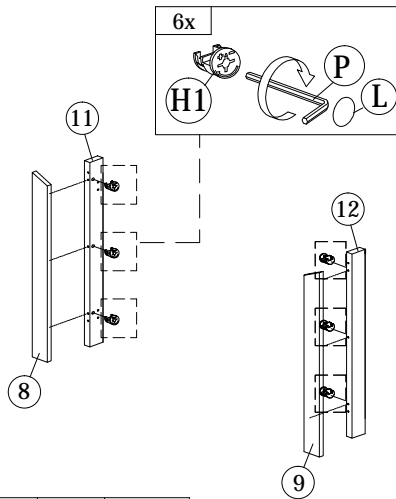

PART LIST

Step 1

A
PLASTIC DOWEL
8X25
34pcs

Step 2

H2
MINIFIX
5654
(SCREW)
22pcs

Step 3

I
PVC SHELF
SUPPORT
4pcs

Step 4

M
PLASTIC PIN
8pcs

Step 5

J1
HANDLE VSC 19
(160MM)-Black
1pc

J2
P/H SCREW
M4X24
2pcs

Step 6

C
CB SCREW
M3.5X16
4pcs

K
HINGES 3/8"
2pcs

Step 7

G
CSK CAP
M6X40
2pcs

P
ALLEN KEY
1pc

Step 8

Step 9

Step 10

Step 11

Step 12

Step 13

Step 14

Step 15

Step 16

- | | |
|-----------|----------|
| H1 | P |
| | |
| 4pcs | 1pc |

Step 17

Back View

- | |
|----------|
| O |
| |
| 40pcs |

Step 18