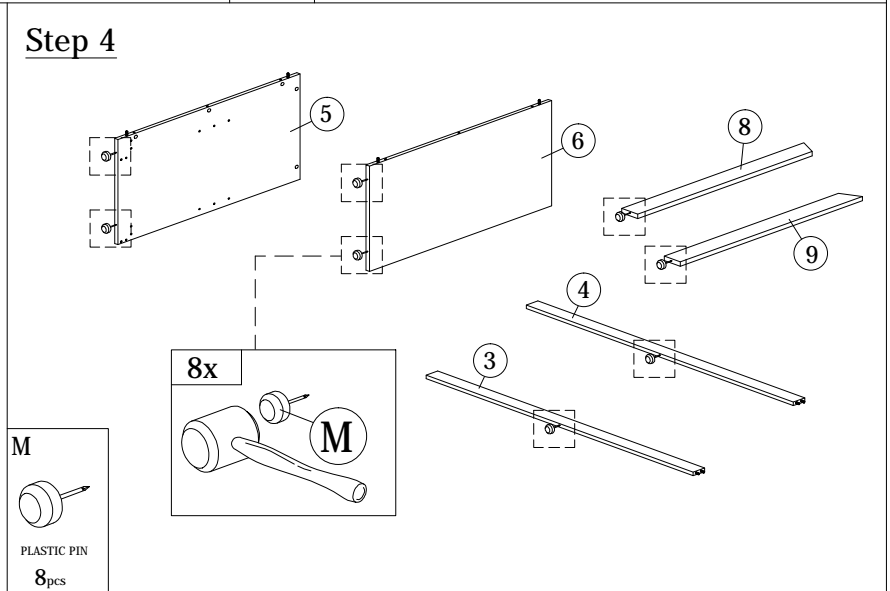

PART LIST

Step 1

A
PLASTIC DOWEL
8X25
34pcs

Step 2

H2
MINIFIX
5654
(SCREW)
22pcs

Step 3

I
PVC SHELF
SUPPORT
4pcs

Step 4