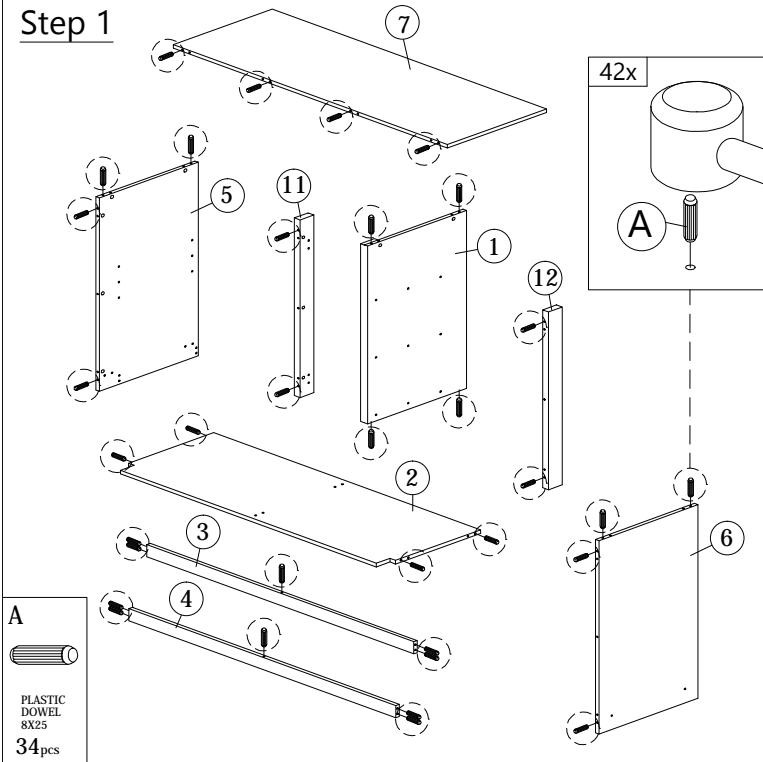

PART LIST

Step 1

A
PLASTIC DOWEL
8X25
34pcs

Step 2

H2
MINIFIX
5654
(SCREW)
22pcs

Step 3

I
PVC SHELF
SUPPORT
4pcs

Step 4