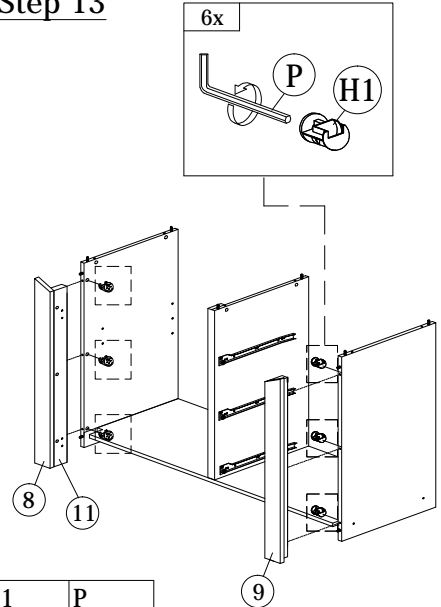

PART LIST

Step 1

A
PLASTIC DOWEL
8X25
34pcs

Step 2

H2
MINIFIX
5654
(SCREW)
22pcs

Step 3

I
PVC SHELF
SUPPORT
4pcs

Step 4

G
CSK CAP
M6X40
2pcs

P
ALLEN KEY
1pc

Step 8

Step 9

Step 10

Step 11

Step 12

Step 13

Step 14

Step 15

Step 16

- | | |
|-----------|----------|
| H1 | P |
| | |
| 4pcs | 1pc |

Step 17

Back View

- | |
|----------|
| O |
| |
| 40pcs |

Step 18