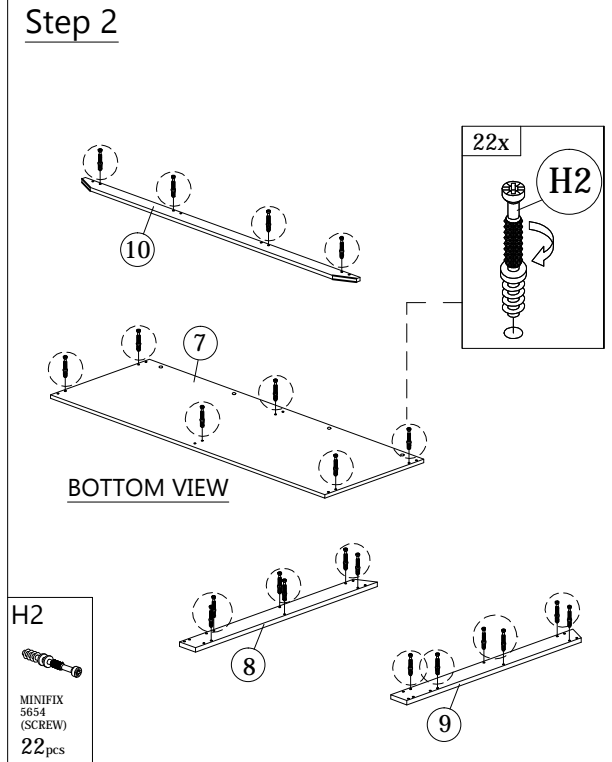

PART LIST

Step 1

A
PLASTIC DOWEL
8X25
34pcs

Step 2

H2
MINIFIX
5654
(SCREW)
22pcs

Step 3

I
PVC SHELF
SUPPORT
4pcs

Step 4