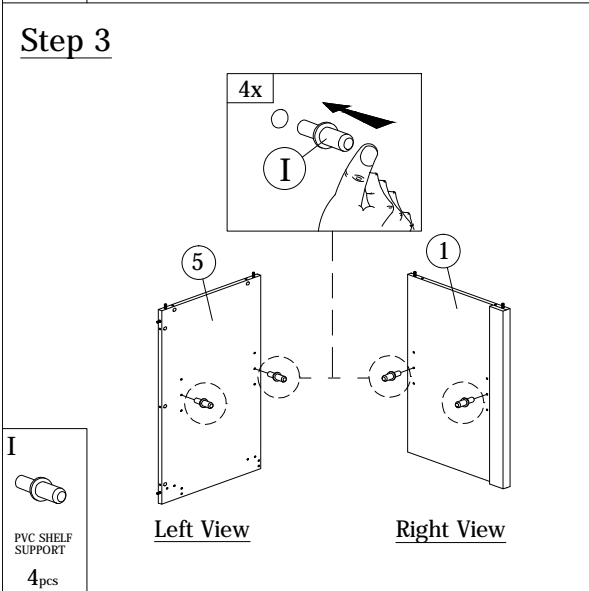

PART LIST

Step 1

A
PLASTIC DOWEL
8X25
34pcs

Step 2

H2
MINIFIX
5654
(SCREW)
22pcs

Step 3

I
PVC SHELF
SUPPORT
4pcs

Step 4