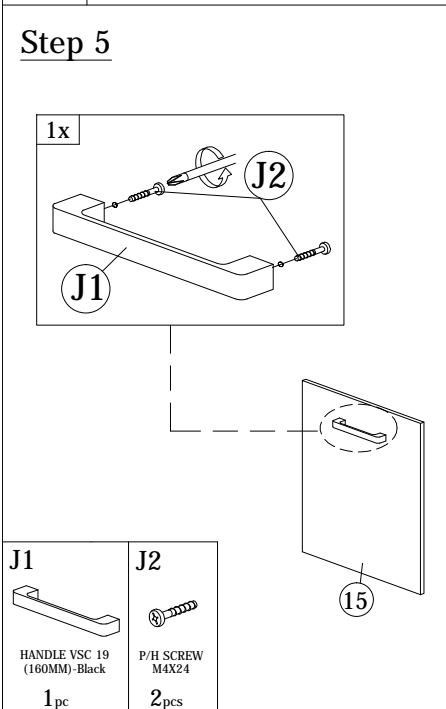

Step 5

J1
HANDLE VSC 19
(160MM)-Black
1pc

J2
P/H SCREW
M4X24
2pcs