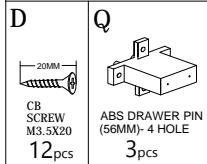

Step 8

Step 9

Step 10

Step 11

Step 12

Step 13

Step 14

Step 15