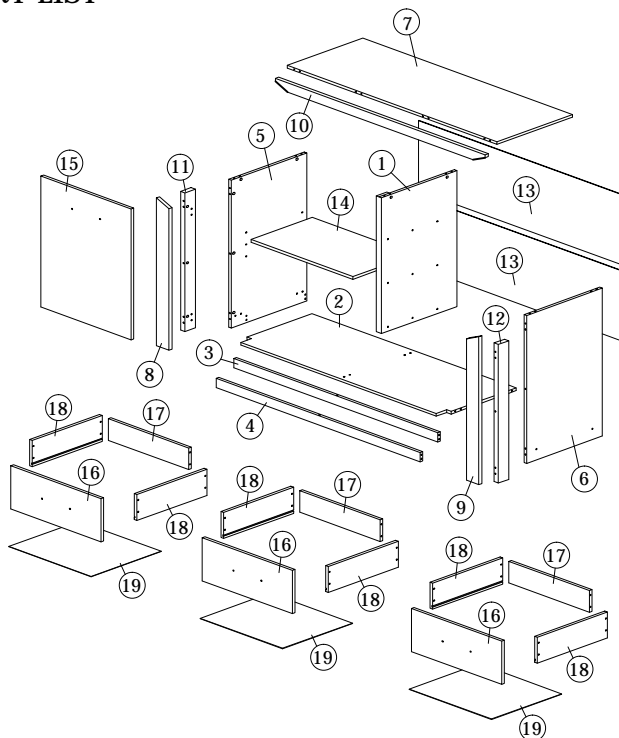

PART LIST

Step 1

A
PLASTIC DOWEL
8X25
34pcs

Step 2

H2
MINIFIX
5654
(SCREW)
22pcs

Step 3

I
PVC SHELF
SUPPORT
4pcs

Step 4