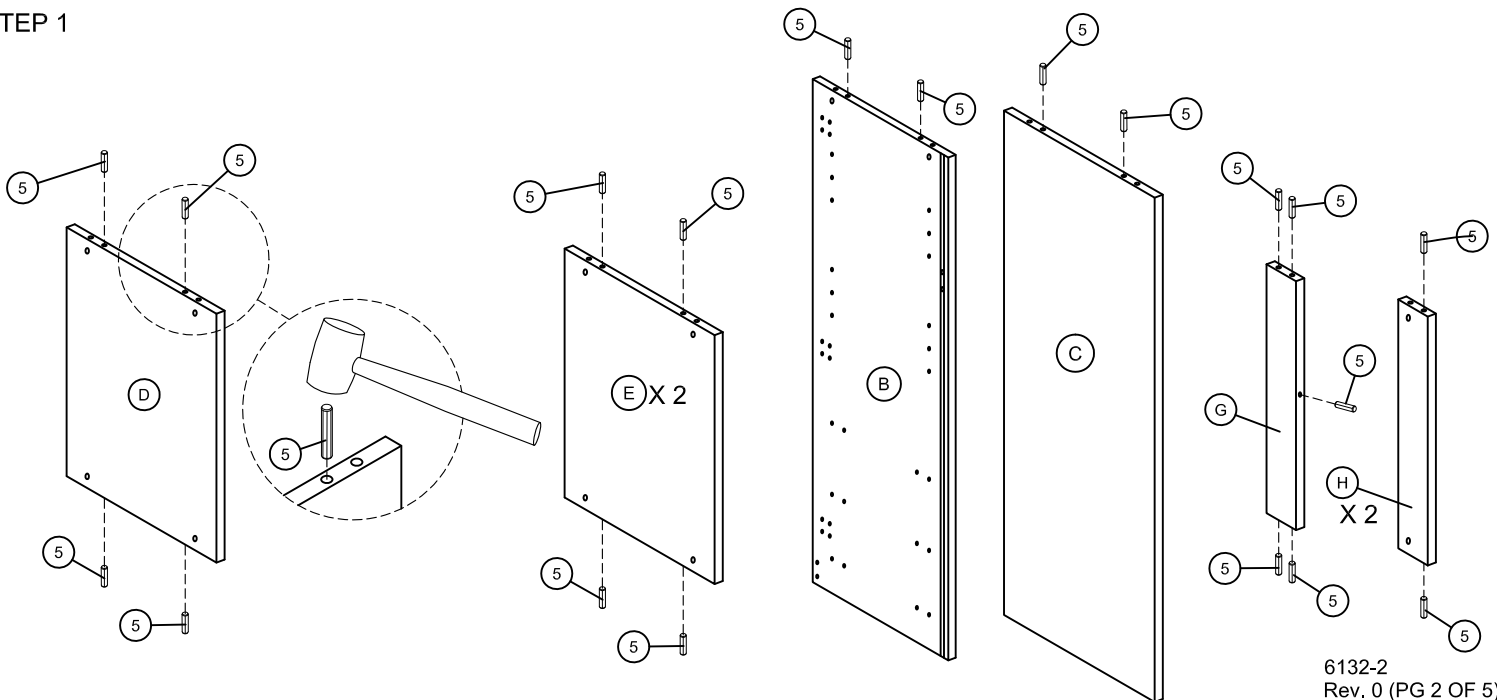

ITEM : 6132-2

SIZE : 720W X 360D X 1480H

ASSEMBLY INSTRUCTIONS

CAUTION :

- BEFORE ASSEMBLING, READ ALL THE INSTRUCTION.
- ENSURE ALL COMPONENTS ARE PLACE ONTO CARDBOARD AS PROTECTION.
- CLEAN SURFACE WITH A DRY OR DAMP SOFT CLOTH.
- DO NOT USE ABRASIVE CLEANERS, DETERGENT OR CHEMICAL.

TOOLS REQUIRED :

HARDWARE :

1	2	3	4	5	6	7	
x 16 PCS	x 2 PCS	x 18 PCS	x 18 PCS	x 23 PCS	x 8 PCS	x 16 PCS	
8	9	10	11				
x 6 PCS	CBS 3.5 X 16 x 36 PCS	x 2 PCS	x 4 PCS				

COMPONENTS :

STEP 1

ASSEMBLY INSTRUCTIONS