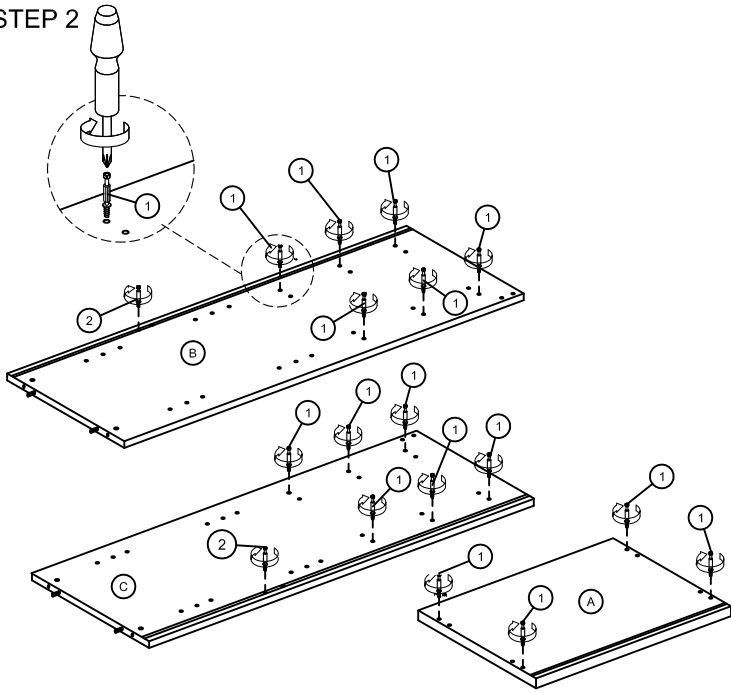

ITEM : 6132-2

SIZE : 720W X 360D X 1480H

ASSEMBLY INSTRUCTIONS

CAUTION :

- BEFORE ASSEMBLING, READ ALL THE INSTRUCTION.
- ENSURE ALL COMPONENTS ARE PLACE ONTO CARDBOARD AS PROTECTION.
- CLEAN SURFACE WITH A DRY OR DAMP SOFT CLOTH.
- DO NOT USE ABRASIVE CLEANERS, DETERGENT OR CHEMICAL.

TOOLS REQUIRED :

HARDWARE :

1	2	3	4	5	6	7	
x 16 PCS	x 2 PCS	x 18 PCS	x 18 PCS	x 23 PCS	x 8 PCS	x 16 PCS	
8	9	10	11				
x 6 PCS	CBS 3.5 X 16 x 36 PCS	x 2 PCS	x 4 PCS				

COMPONENTS :

STEP 1

ASSEMBLY INSTRUCTIONS

STEP 2

STEP 3

STEP 4

STEP 5

STEP 6

STEP 7

BACK VIEW

ASSEMBLY INSTRUCTIONS

STEP 8

BACK VIEW

STEP 9

STEP 10

STEP 11

BACK VIEW

ASSEMBLY INSTRUCTIONS

STEP 12