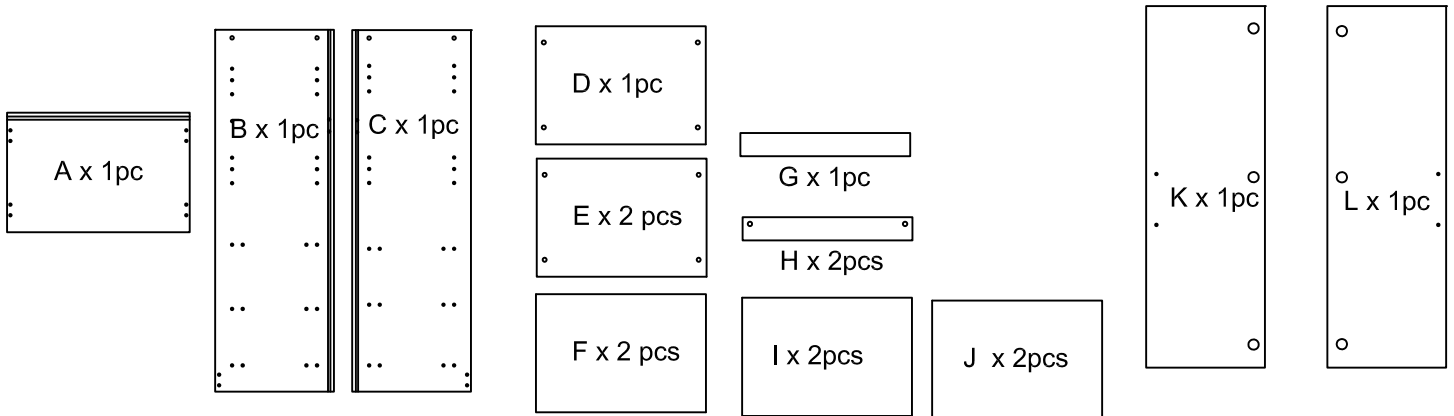

ITEM : 6132-2

SIZE : 720W X 360D X 1480H

ASSEMBLY INSTRUCTIONS

CAUTION :

- BEFORE ASSEMBLING, READ ALL THE INSTRUCTION.
- ENSURE ALL COMPONENTS ARE PLACE ONTO CARDBOARD AS PROTECTION.
- CLEAN SURFACE WITH A DRY OR DAMP SOFT CLOTH.
- DO NOT USE ABRASIVE CLEANERS, DETERGENT OR CHEMICAL.

TOOLS REQUIRED :

HARDWARE :

1	2	3	4	5	6	7	
x 16 PCS	x 2 PCS	x 18 PCS	x 18 PCS	x 23 PCS	x 8 PCS	x 16 PCS	
8	9	10	11				
x 6 PCS	CBS 3.5 X 16 x 36 PCS	x 2 PCS	x 4 PCS				

COMPONENTS :

STEP 1

ASSEMBLY INSTRUCTIONS