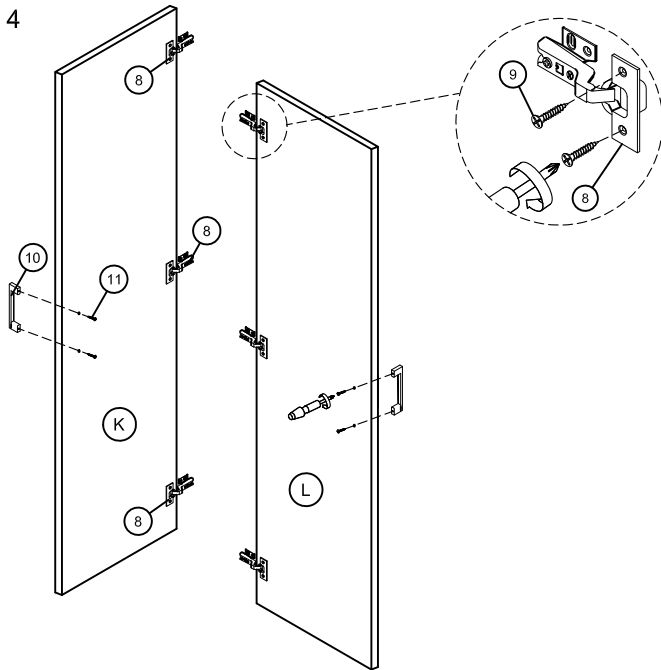

ITEM : 6132-2

SIZE : 720W X 360D X 1480H

ASSEMBLY INSTRUCTIONS

CAUTION :

- BEFORE ASSEMBLING, READ ALL THE INSTRUCTION.
- ENSURE ALL COMPONENTS ARE PLACE ONTO CARDBOARD AS PROTECTION.
- CLEAN SURFACE WITH A DRY OR DAMP SOFT CLOTH.
- DO NOT USE ABRASIVE CLEANERS, DETERGENT OR CHEMICAL.

TOOLS REQUIRED :

HARDWARE :

1	2	3	4	5	6	7	
x 16 PCS	x 2 PCS	x 18 PCS	x 18 PCS	x 23 PCS	x 8 PCS	x 16 PCS	
8	9	10	11				
x 6 PCS	CBS 3.5 X 16 x 36 PCS	x 2 PCS	x 4 PCS				

COMPONENTS :

STEP 1

ASSEMBLY INSTRUCTIONS

STEP 2

STEP 3

STEP 4

STEP 5

STEP 6

STEP 7

BACK VIEW

ASSEMBLY INSTRUCTIONS