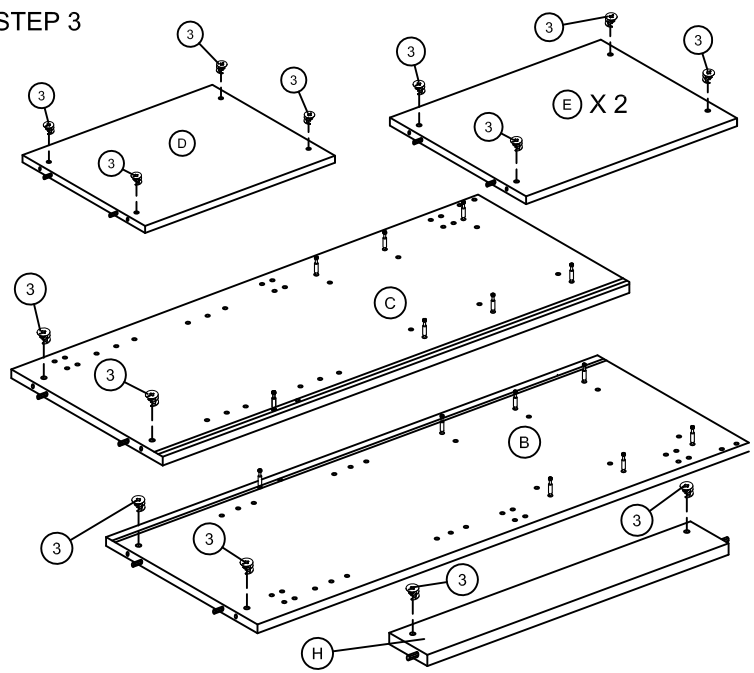

ITEM : 6132-2

SIZE : 720W X 360D X 1480H

ASSEMBLY INSTRUCTIONS

CAUTION :

- BEFORE ASSEMBLING, READ ALL THE INSTRUCTION.
- ENSURE ALL COMPONENTS ARE PLACE ONTO CARDBOARD AS PROTECTION.
- CLEAN SURFACE WITH A DRY OR DAMP SOFT CLOTH.
- DO NOT USE ABRASIVE CLEANERS, DETERGENT OR CHEMICAL.

TOOLS REQUIRED :

HARDWARE :

1	2	3	4	5	6	7	
x 16 PCS	x 2 PCS	x 18 PCS	x 18 PCS	x 23 PCS	x 8 PCS	x 16 PCS	
8	9	10	11				
x 6 PCS	CBS 3.5 X 16 x 36 PCS	x 2 PCS	x 4 PCS				

COMPONENTS :

STEP 1

ASSEMBLY INSTRUCTIONS

STEP 2

STEP 3

STEP 4

STEP 5

STEP 6

STEP 7

BACK VIEW

ASSEMBLY INSTRUCTIONS