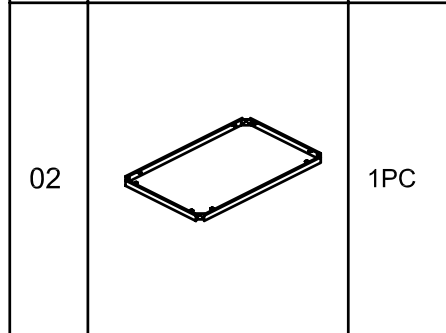

POLDIMAR BVBA

REF 827/4 ATHENE SET

ASSEMBLE INSTRUCTION

*** DO NOT TIGHTEN SCREWS UNTIL COMPLETELY ASSEMBLED ***

AX12

AX8

POLDIMAR BVBA

REF 827/4 ATHENE SET

ASSEMBLE INSTRUCTION

*** DO NOT TIGHTEN SCREWS UNTIL COMPLETELY ASSEMBLED ***

04		1PCX4
05		1PCX4
06		1PCX4
07		1PCX4
08		1PCX4
A	 M6X12mm	6PCSX4
B	 M6	1PC
C	 M6X40mm	4PCSX4