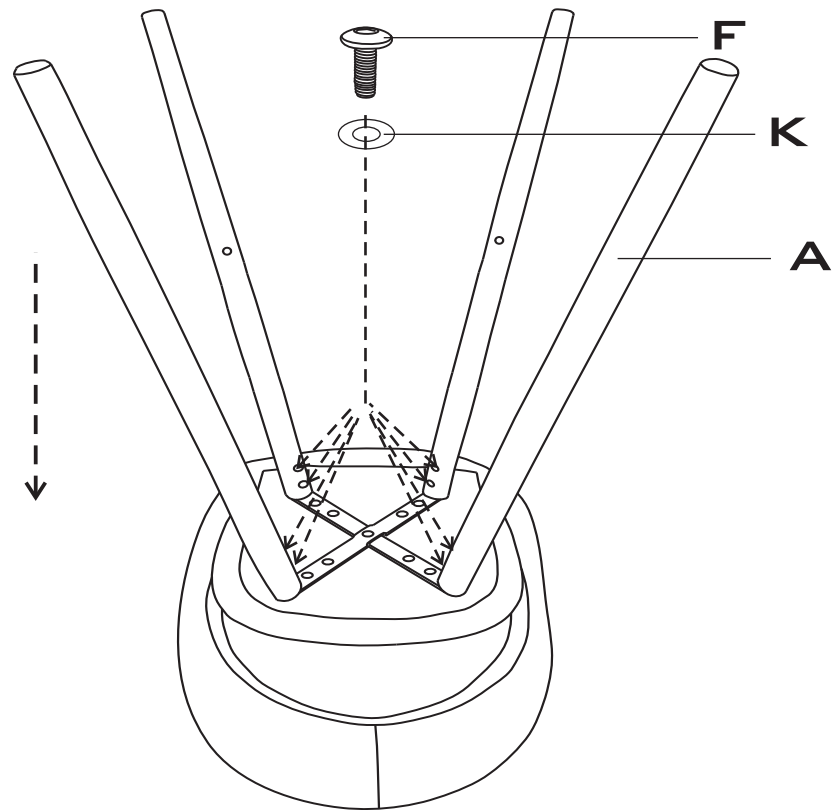

GRACE COUNTER CHAIR

GRACE COUNTER CHAIR

F x 8
M6x18

2

K x 8
M6x14

H x 4
M6x30

L₁ x 1
M5

M x 4