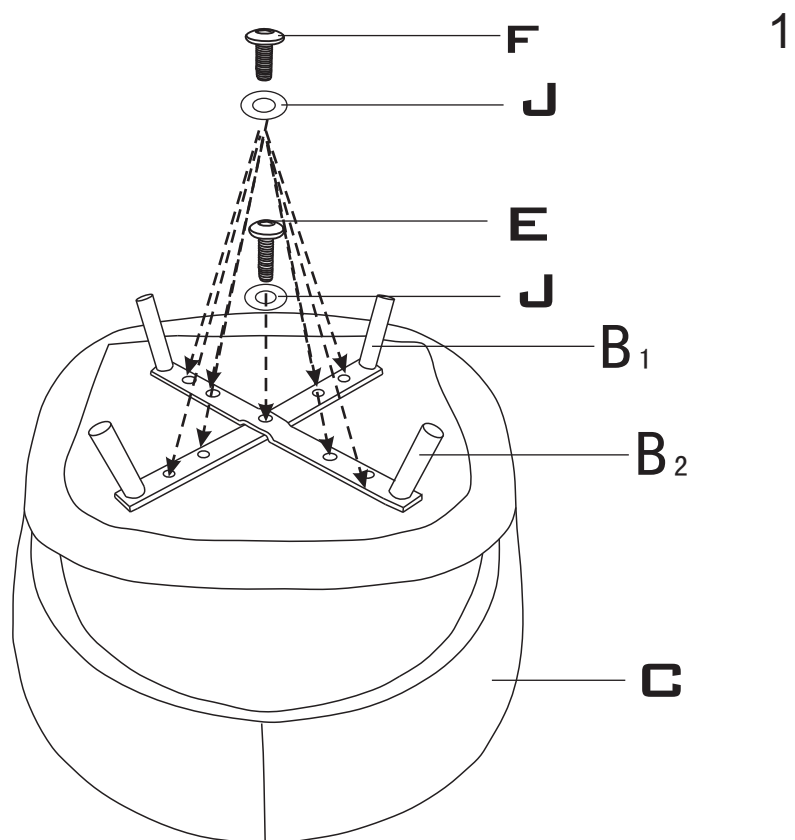

GRACE COUNTER CHAIR

GRACE COUNTER CHAIR

F x 8
M6x18

2

K x 8
M6x14

H x 4
M6x30

L₁ x 1
M5

M x 4