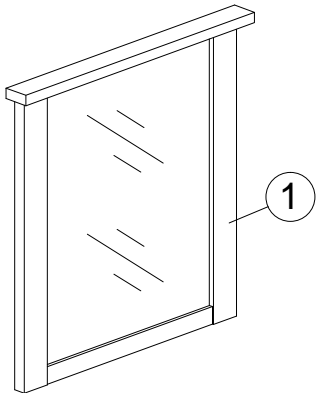

SOFT, DRY CLOTH

CHEMICAL

HEAT

KEEP DRY

HANDLE WITH CARE

DO NOT USE KNIFE

ASSEMBLY INSTRUCTION

MODEL : HM 2502-S5V - ELLA SPIEGEL MIROIR / HANGING MIRROR

HARDWARE	A  16MM CB SCREW M3.5X16 1X2	B  30MM CB SCREW M4X30 1X1	C  PLASTIC WALL PLUG 1X1	D  MIRROR HANGER 1/4" 1X1

Part List

Step 1

COMPLETED

Step 2

Step 3

Step 4