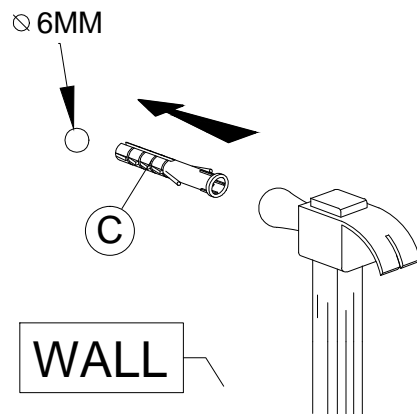

SOFT, DRY CLOTH

CHEMICAL

HEAT

KEEP DRY

HANDLE WITH CARE

DO NOT USE KNIFE

ASSEMBLY INSTRUCTION

MODEL : HM 2502-S5V - ELLA SPIEGEL MIROIR / HANGING MIRROR

HARDWARE	A  16MM CB SCREW M3.5X16 1X2	B  30MM CB SCREW M4X30 1X1	C  PLASTIC WALL PLUG 1X1	D  MIRROR HANGER 1/4" 1X1

Part List

Step 1

COMPLETED

Step 2

Step 3

Step 4