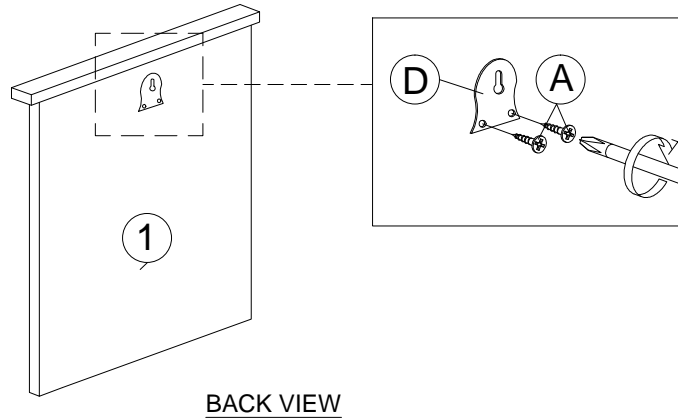

SOFT, DRY CLOTH

CHEMICAL

HEAT

KEEP DRY

HANDLE WITH CARE

DO NOT USE KNIFE

ASSEMBLY INSTRUCTION

MODEL : HM 2502-S5V - ELLA SPIEGEL MIROIR / HANGING MIRROR

HARDWARE	A 16MM CB SCREW M3.5X16 1X2	B 30MM CB SCREW M4X30 1X1	C PLASTIC WALL PLUG 1X1	D MIRROR HANGER 1/4" 1X1

Part List

Step 1

COMPLETED

Step 2

Step 3

Step 4