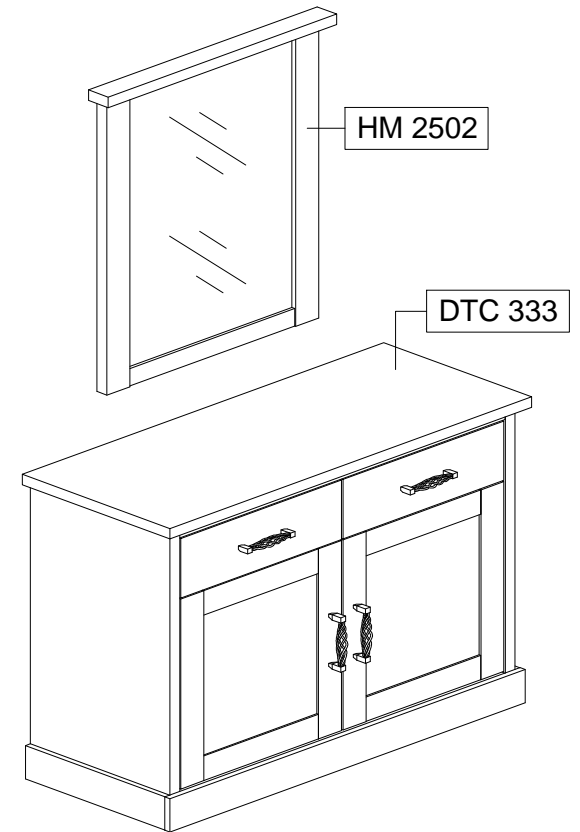

SOFT, DRY CLOTH

CHEMICAL

HEAT

KEEP DRY

HANDLE WITH CARE

DO NOT USE KNIFE

ASSEMBLY INSTRUCTION

MODEL : HM 2502-S5V - ELLA SPIEGEL MIROIR / HANGING MIRROR

HARDWARE	A  16MM CB SCREW M3.5X16 1X2	B  30MM CB SCREW M4X30 1X1	C  PLASTIC WALL PLUG 1X1	D  MIRROR HANGER 1/4" 1X1

Part List

Step 1

COMPLETED

Step 2

Step 3

Step 4