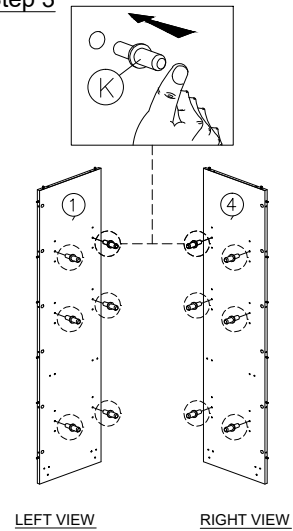

ASSEMBLY INSTRUCTION

MODEL : TW 17014-TG-S5V - EMMA TG TOWER WITH GLASS DOORS

HARDWARE	A	B	C	D	E	F	G	H	I	J	K	L	M	N	O	P	Q	R	
	PLASTIC DOWEL M8X25MM 1X44	CB SCREW M3.5X16 1X36	CB SCREW M4X30 1X4	CSK CAP M6X40 1X8	CSK CAP M6X50 1X6	2 PIN STOPPER 1X4	POWER NAIL 6/8 1X54	ALLEN KEY 1X1	CAP 1X18	MINIFIX 5654 28 SETS	METAL SHELF SUPPORT 1X12	HINGES 7/8 (INSIDE) 5 SETS	RA01835 ROUND HANDLE - METAL 1X2	HANDLE SCREW M4X22MM 1X2	PLASTIC PIN 1X4	L-BRACKET 1X4	Z' BRACKET 1X8	P/H SCREW M4X12 1X8	CLEAR GLASS (1050 x 430 x 3mm) 1X1

Part List

Step 1

Step 2

Step 3

Step 4

Step 5

Step 6

Step 7