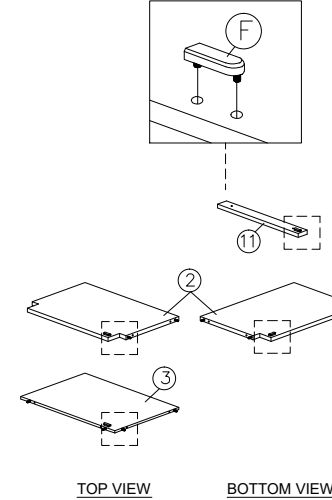

ASSEMBLY INSTRUCTION

MODEL : TW 17014-TG-S5V - EMMA TG TOWER WITH GLASS DOORS

HARDWARE	A	B	C	D	E	F	G	H	I	J	K	L	M	N	O	P	Q	R	
	PLASTIC DOWEL M8X25MM 1X44	CB SCREW M3.5X16 1X36	CB SCREW M4X30 1X4	CSK CAP M6X40 1X8	CSK CAP M6X50 1X6	2 PIN STOPPER 1X4	POWER NAIL 6/8 1X54	ALLEN KEY 1X1	CAP 1X18	MINIFIX 5654 28 SETS	METAL SHELF SUPPORT 1X12	HINGES 7/8 (INSIDE) 5 SETS	RA01835 ROUND HANDLE - METAL 1X2	HANDLE SCREW M4X22MM 1X2	PLASTIC PIN 1X4	L-BRACKET 1X4	Z' BRACKET 1X8	P/H SCREW M4X12 1X8	CLEAR GLASS (1050 x 430 x 3mm) 1X1

Part List

Step 1

Step 2

Step 3

Step 4

Step 5

Step 6

Step 7