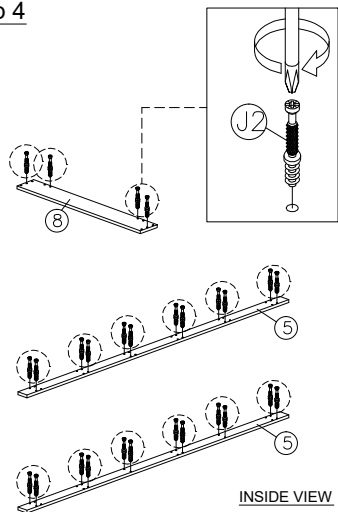

ASSEMBLY INSTRUCTION

MODEL : TW 17014-TG-S5V - EMMA TG TOWER WITH GLASS DOORS

HARDWARE	A	B	C	D	E	F	G	H	I	J	K	L	M	N	O	P	Q	R	
	PLASTIC DOWEL M8X25MM 1X44	CB SCREW M3.5X16 1X36	CB SCREW M4X30 1X4	CSK CAP M6X40 1X8	CSK CAP M6X50 1X6	2 PIN STOPPER 1X4	POWER NAIL 6/8 1X54	ALLEN KEY 1X1	CAP 1X18	MINIFIX 5654 28 SETS	METAL SHELF SUPPORT 1X12	HINGES 7/8 (INSIDE) 5 SETS	RA01835 ROUND HANDLE - METAL 1X2	HANDLE SCREW M4X22MM 1X2	PLASTIC PIN 1X4	L-BRACKET 1X4	Z' BRACKET 1X8	P/H SCREW M4X12 1X8	CLEAR GLASS (1050 x 430 x 3mm) 1X1

Part List

Step 1

Step 2

Step 3

Step 4

Step 5

Step 6

Step 7