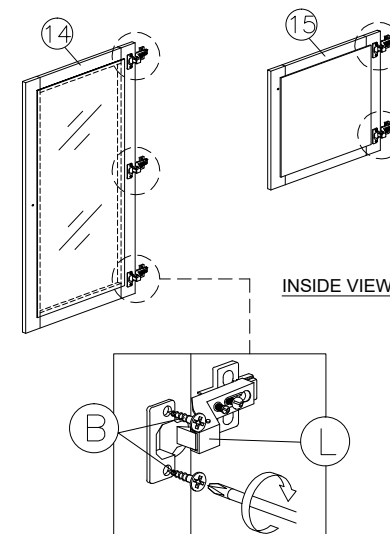

# ASSEMBLY INSTRUCTION

MODEL : TW 17014-TG-S5V - EMMA TG TOWER WITH GLASS DOORS

Step 16

Step 17

Step 18

Step 19

Step 20

Completed