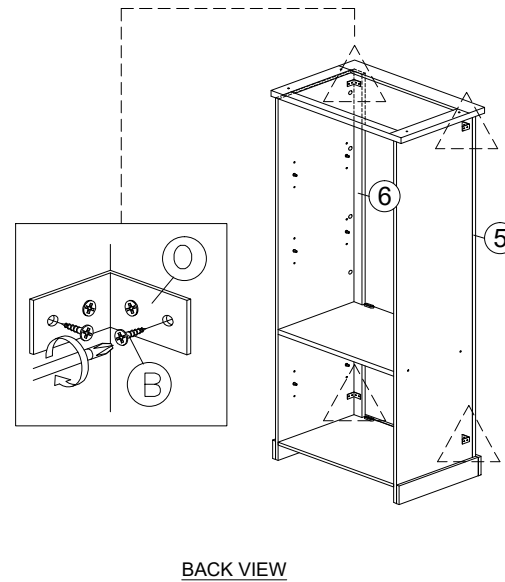

ASSEMBLY INSTRUCTION

MODEL : TW 17014-TG-S5V - EMMA TG TOWER WITH GLASS DOORS

Step 14