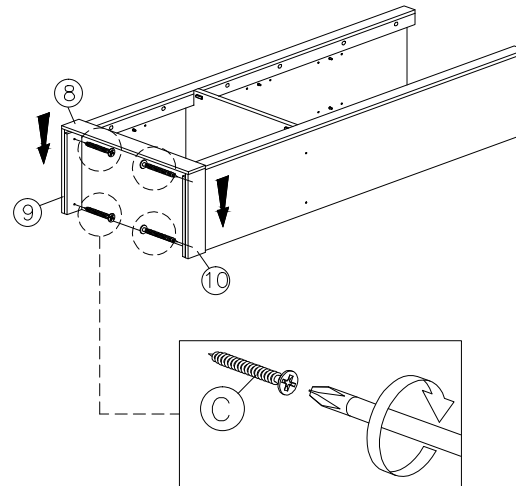

# ASSEMBLY INSTRUCTION

MODEL : TW 17014-TG-S5V - EMMA TG TOWER WITH GLASS DOORS

Step 8

Step 9

Step 10

Step 11

Step 12

Step 13

Step 14

Step 15