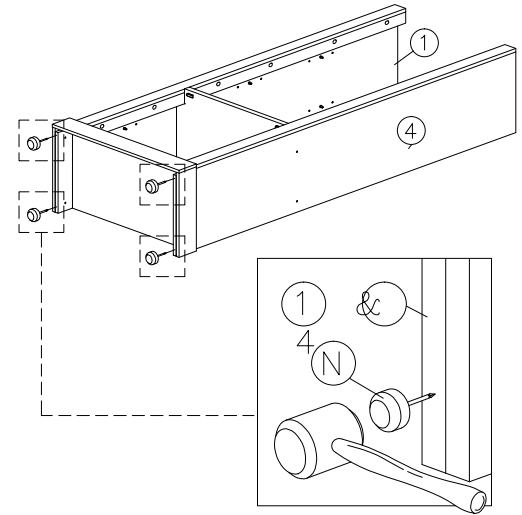

# ASSEMBLY INSTRUCTION

MODEL : TW 17014-TG-S5V - EMMA TG TOWER WITH GLASS DOORS

Step 8

Step 9

Step 10

Step 11

Step 12

Step 13

Step 14

Step 15