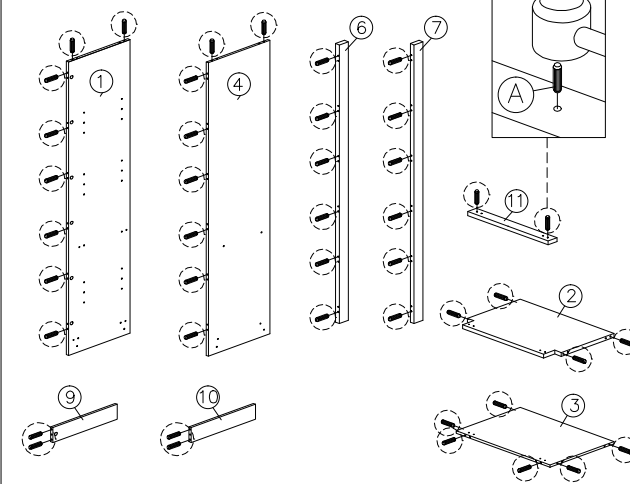

ASSEMBLY INSTRUCTION

MODEL : TW 17014-TG-S5V - EMMA TG TOWER WITH GLASS DOORS

HARDWARE	A	B	C	D	E	F	G	H	I	J	K	L	M	N	O	P	Q	R	
	PLASTIC DOWEL M8X25MM 1X44	CB SCREW M3.5X16 1X36	CB SCREW M4X30 1X4	CSK CAP M6X40 1X8	CSK CAP M6X50 1X6	2 PIN STOPPER 1X4	POWER NAIL 6/8 1X54	ALLEN KEY 1X1	CAP 1X18	MINIFIX 5654 28 SETS	METAL SHELF SUPPORT 1X12	HINGES 7/8 (INSIDE) 5 SETS	RA01835 ROUND HANDLE - METAL 1X2	HANDLE SCREW M4X22MM 1X2	PLASTIC PIN 1X4	L-BRACKET 1X4	Z' BRACKET 1X8	P/H SCREW M4X12 1X8	CLEAR GLASS (1050 x 430 x 3mm) 1X1

Part List

Step 1

Step 2

Step 3

Step 4

Step 5

Step 6

Step 7