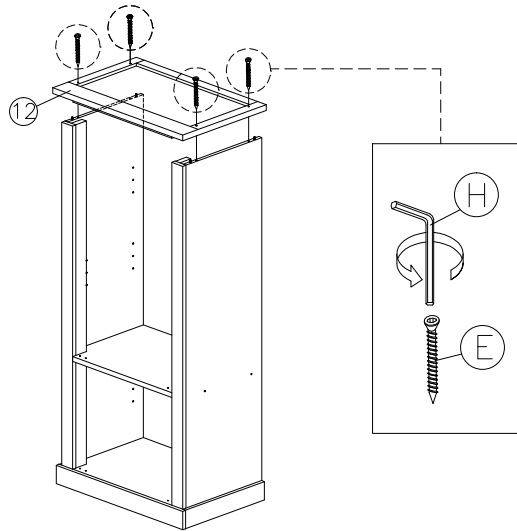

# ASSEMBLY INSTRUCTION

MODEL : TW 17014-TG-S5V - EMMA TG TOWER WITH GLASS DOORS

Step 8

Step 9

Step 10

Step 11

Step 12

Step 13

Step 14

Step 15