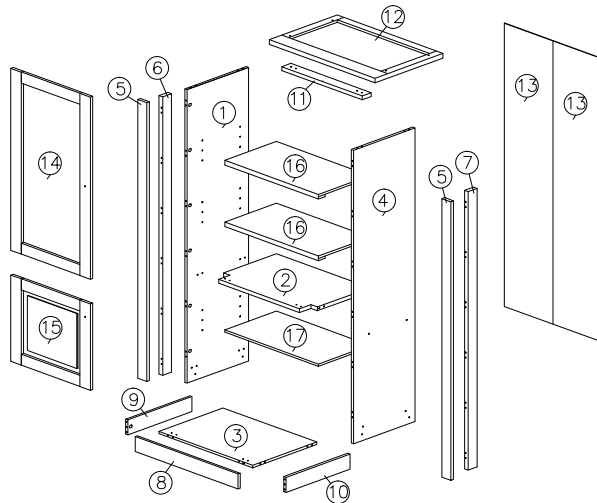

# ASSEMBLY INSTRUCTION

MODEL : TW 17014-TG-S5V - EMMA TG TOWER WITH GLASS DOORS

HARDWARE	A	B	C	D	E	F	G	H	I	J	K	L	M	N	O	P	Q	R	
	PLASTIC DOWEL M8X25MM 1X44	CB SCREW M3.5X16 1X36	CB SCREW M4X30 1X4	CSK CAP M6X40 1X8	CSK CAP M6X50 1X6	2 PIN STOPPER 1X4	POWER NAIL 6/8 1X54	ALLEN KEY 1X1	CAP 1X18	MINIFIX 5654 28 SETS	METAL SHELF SUPPORT 1X12	HINGES 7/8 (INSIDE) 5 SETS	RA01835 ROUND HANDLE - METAL 1X2	HANDLE SCREW M4X22MM 1X2	PLASTIC PIN 1X4	L-BRACKET 1X4	Z' BRACKET 1X8	P/H SCREW M4X12 1X8	CLEAR GLASS (1050 x 430 x 3mm) 1X1

## Part List